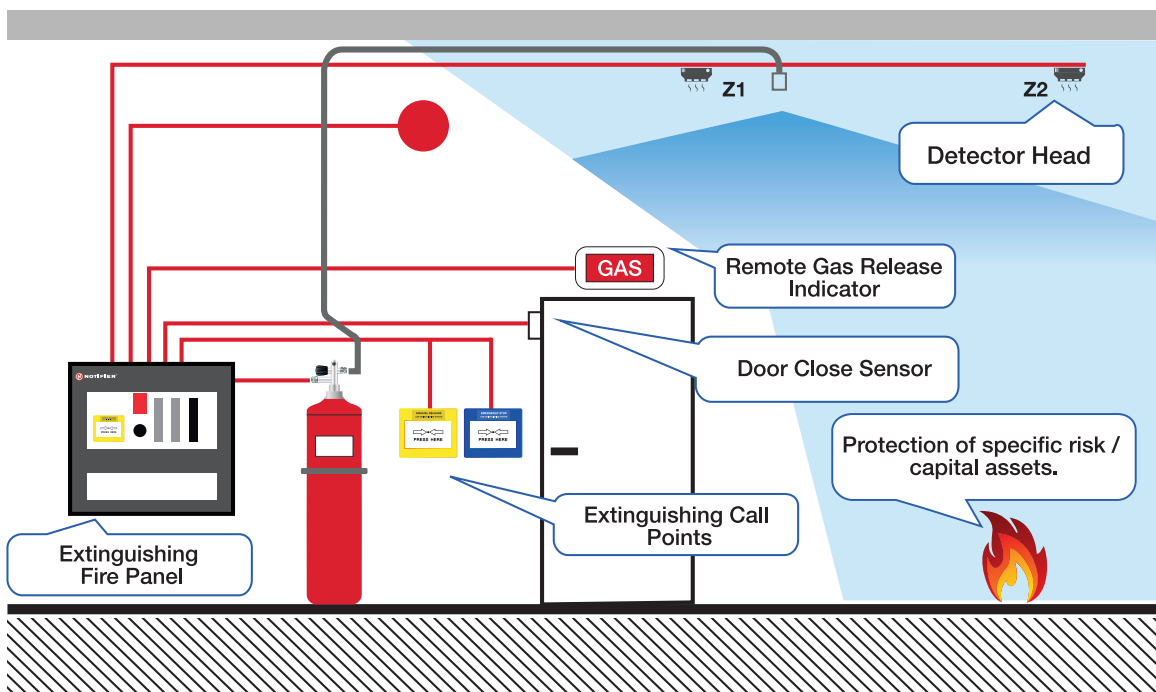

> Typical Application of a Gas Release System

KAC

M3A-W3A
DS-CP-014_05